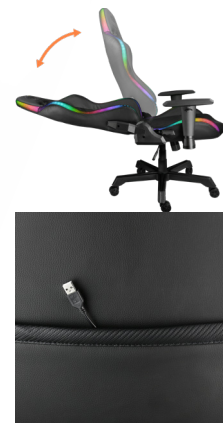

RGB gaming chair

- 332 LED modes
- Recline 90-180°
- Remote control
- Support pillows

DELTAACO GAMING

RGB gaming chair GAM-080

PRODUCT DATA

Category:	Gaming
Color:	Black
Power:	USB connection connected to powerbank or other external power source (powerbank not included)
USB cable length:	About 1.5 m
Cover:	PU leather
Foam type:	24 density foam
Casters:	Nylon
Recline:	90-180°
Mechanism type:	#19
Gas lift specification:	Class 3
Recommended maximum weight:	120 kg
Recommended maximum height:	185 cm
Weight:	21 kg